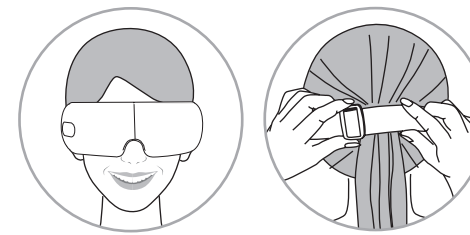

Fitting on the uVision Air

- The uVision Air is to be used as shown above only. Covering your eyes completely.
- Tighten or loosening the product by adjusting the strap until you feel comfortable. To experience a better massage, it is recommended that the product is strapped securely on your face.

Product care and storage

- Do not stack heavy items on the product.
- Before cleaning, ensure that the product is turned off and disconnected from the power source.
- Use a soft, dry lint-free cloth for daily cleaning. Do not use volatile liquids such as benzene, thinner or gasoline for cleaning.

Specifications

Model	OSIM uVision Air
Model Number	OS-1202
USB Input	5 V 1A
Dimension	21 (L) X 7.5 (W) X 4 (H) cm
Net Weight	Approx. 300g
Gross Weight	Approx. 770g