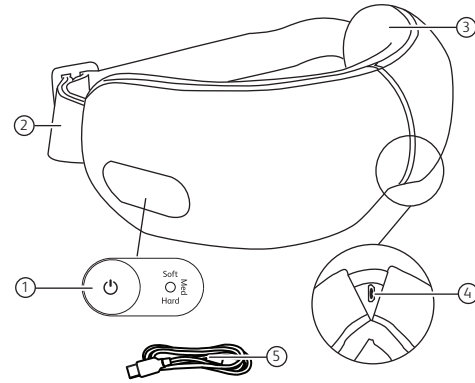

Name of parts and operation

1. Power ON/OFF & Program selector switch
- Press and hold [⏻] for 2 seconds to switch product on/off. (Program will be at 'Med' when on)
- Press [⏻] to cycle through the 3 auto programs. (Soft, Med, Hard)
2. Adjustable, elastic head strap
3. Massage pad
4. Micro USB jack
5. USB cable